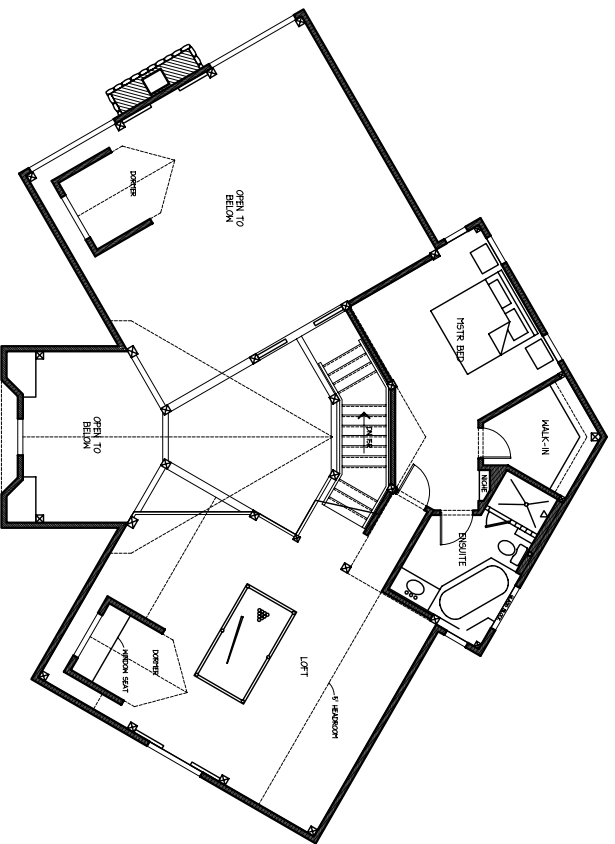

# THE STEWART RESIDENCE CANMORE, AB

MAIN FLOOR - 1860 SF  
2nd FLOOR - 945 SF

MAIN FLOOR PLAN

2nd FLOOR PLAN