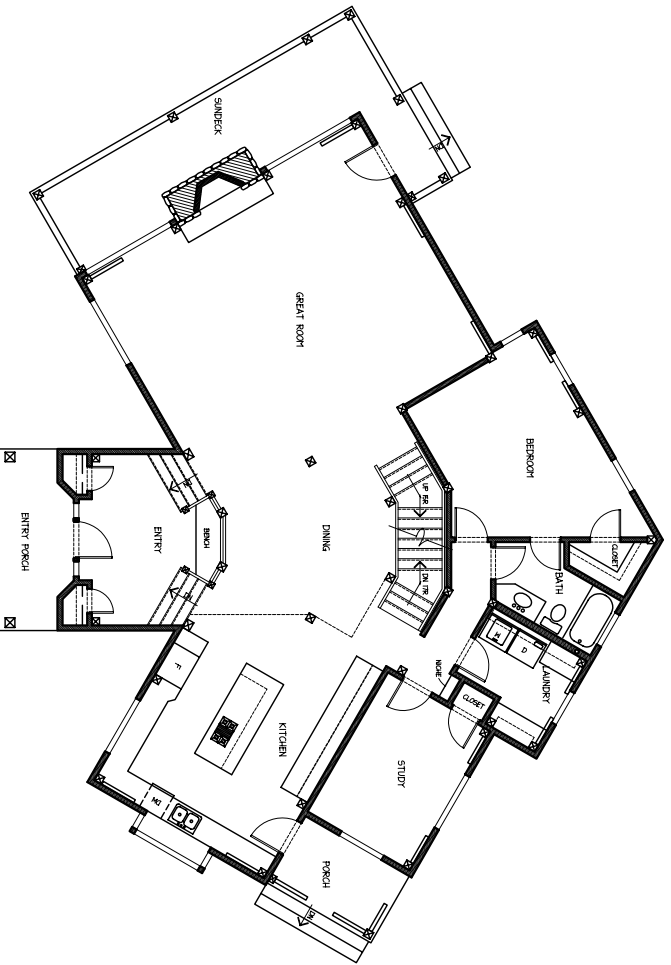

# THE STEWART RESIDENCE CANMORE, AB

MAIN FLOOR - 1860 SF  
2nd FLOOR - 945 SF

MAIN FLOOR PLAN

2nd FLOOR PLAN