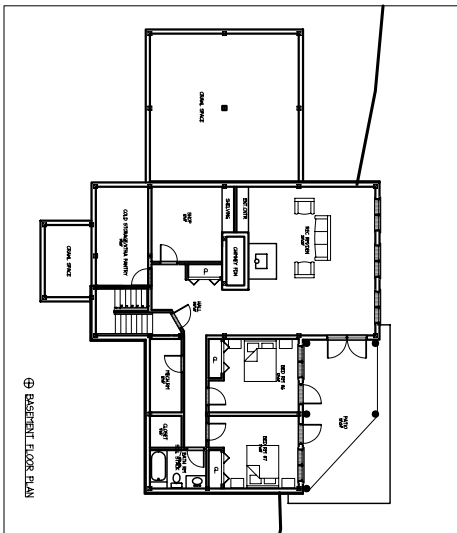

designed and
built by

THE NELSON RESIDENCE SNOWHOMISH, WA

MAIN FLOOR - 2326 SF
2nd FLOOR - 1674 SF
BASEMENT - 1523 SF