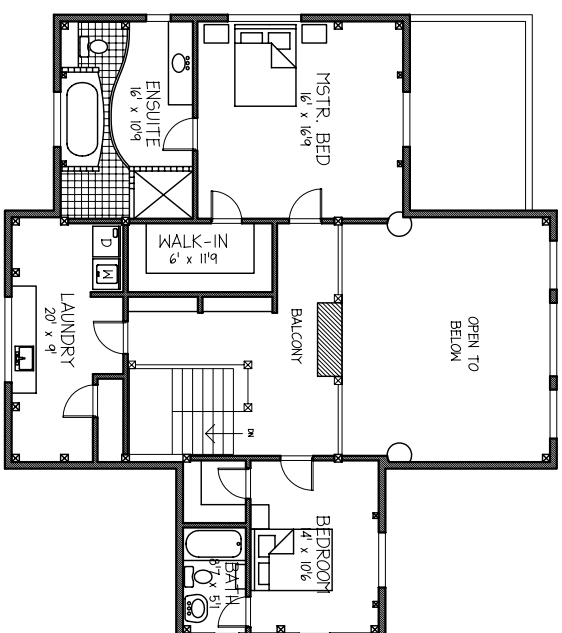

# THE McVICAR RESIDENCE

ROSSLAND, BC

MAIN FLOOR - 1535 SF

2nd FLOOR - 1207 SF

MAIN FLOOR PLAN

2ND FLOOR PLAN