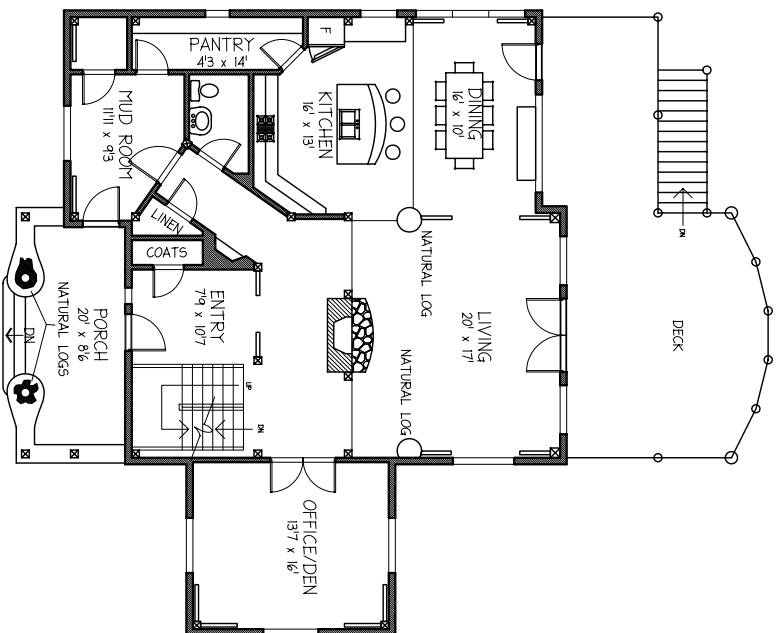

# THE McVICAR RESIDENCE

ROSSLAND, BC

MAIN FLOOR - 1535 SF

2nd FLOOR - 1207 SF

MAIN FLOOR PLAN

2ND FLOOR PLAN