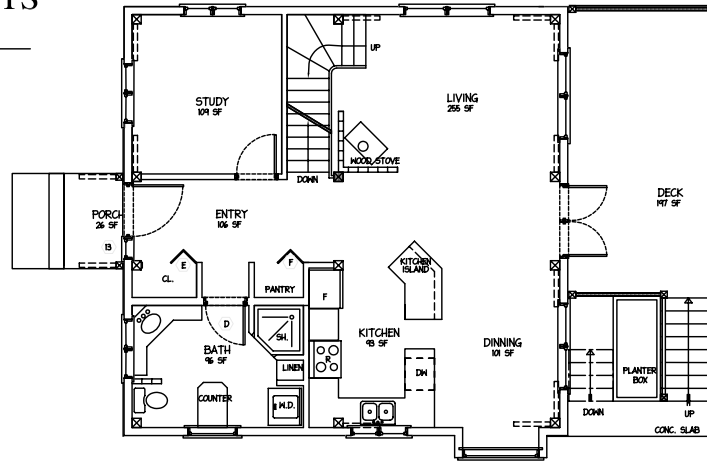

KASLO COTTAGE

MAIN FLOOR: 814SF
2ND FLOOR: 357.75F
TOTAL AREA: 1177.75F

MAIN FLOOR PLAN

SECOND FLOOR PLAN

SOUTH ELEVATION

EAST ELEVATION