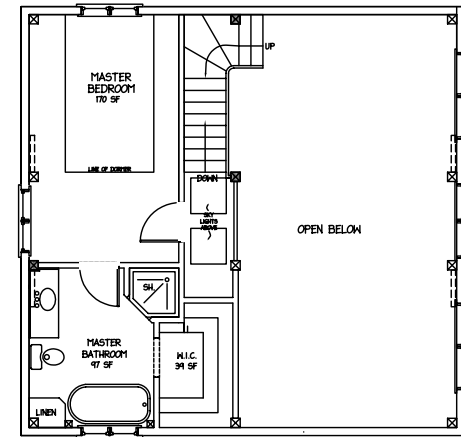

KASLO COTTAGE

MAIN FLOOR: 814SF
2ND FLOOR: 357.75F
TOTAL AREA: 1177.75F

MAIN FLOOR PLAN

SECOND FLOOR PLAN

SOUTH ELEVATION

EAST ELEVATION