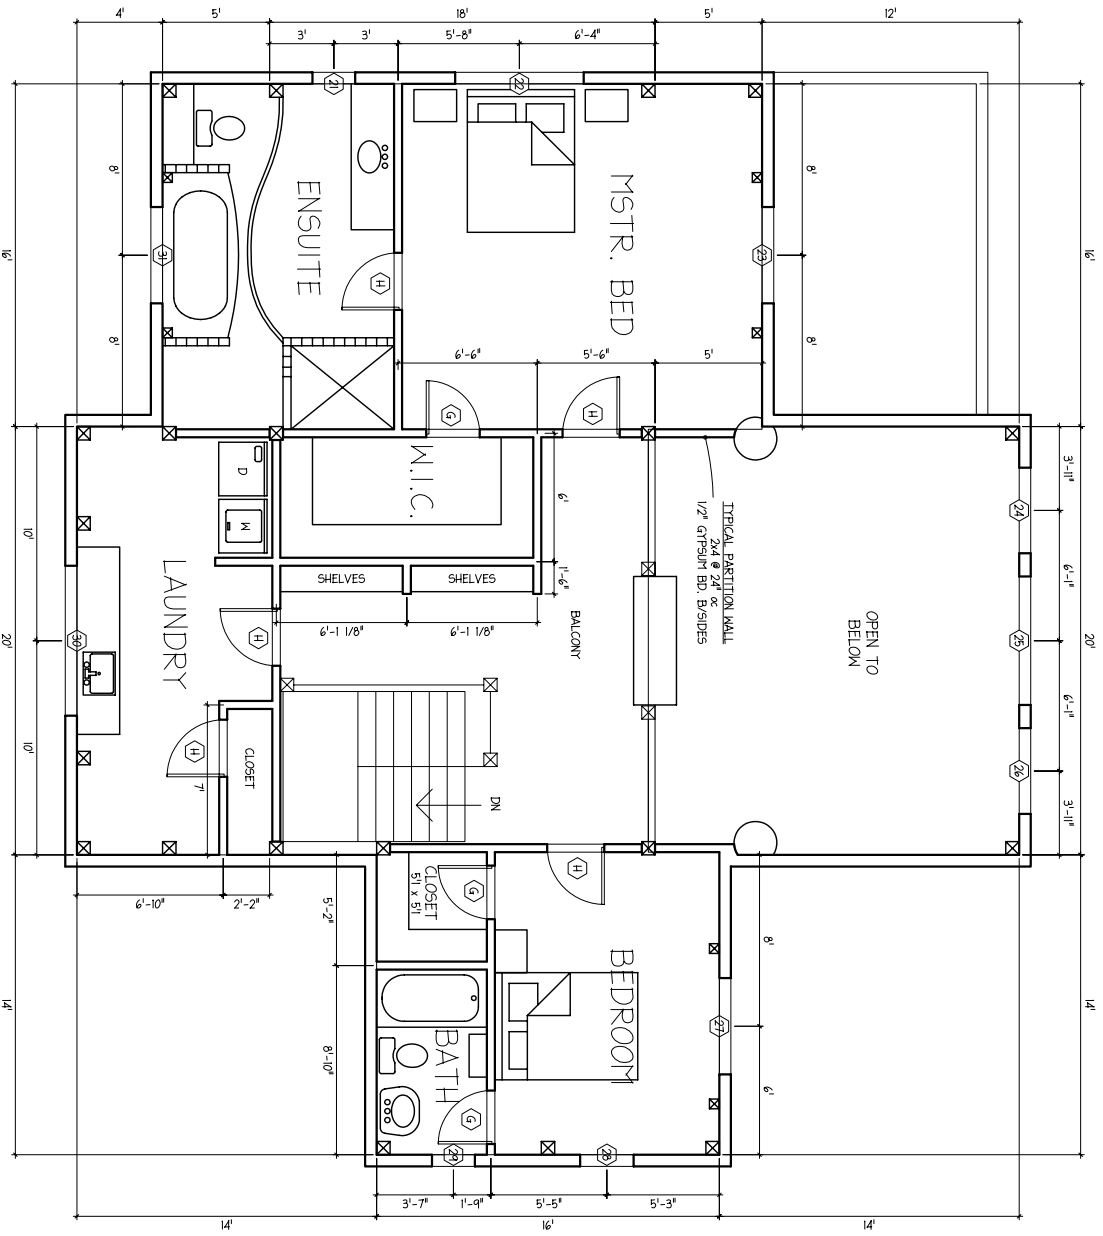

designed and
built by

THE McVICAR RESIDENCE

ROSSLAND, BC

MAIN FLOOR - 1535 SF
2nd FLOOR - 1207 SF

DETAIL A
PAGE 3

DETAIL B
PAGE 5